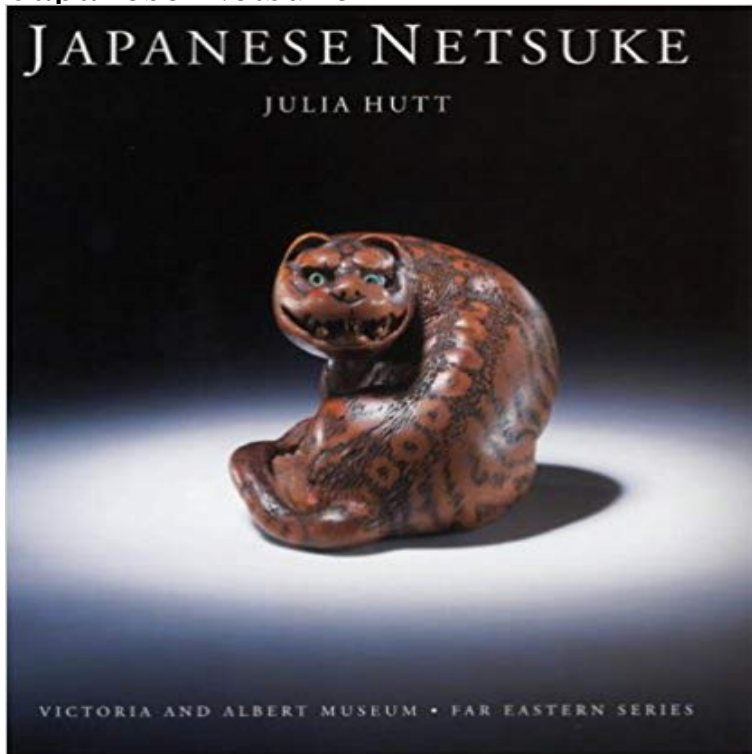

## Japanese Netsuke

This small toggle was used to counterbalance the container (or inro) worn suspended from a sash by men to store items of everyday use, in the absence of pockets. From such prosaic beginnings the netsuke developed over the centuries into an item of high fashion. The whole of Japanese life was plundered for humorous or poetic subjects: images of animals, birds and sea creatures, portraits of dancers and demons, droll cameos of characters from everyday urban life - even a rare poetic evocation of landscape. The V&As collection of netsuke is world-famous, and Julia Hutt draws on its many highlights to explore the origins of netsuke and to trace the sources of their designs in prints, paintings and woodblock-printed books. She records the evolution of materials and techniques, and the patterns of craftsmanship, in a text that is both accessible and comprehensive, and illustrated with some of the very finest examples of the genre.

[\[PDF\] Whats Left is Right: Book two of The Detective Bill Ross Crime Series](#)

[\[PDF\] Twenty-Seven Years in Canada West; or, The Experience of an Early Settler](#)

[\[PDF\] The dangerous age: letters and fragments from a womans diary](#)