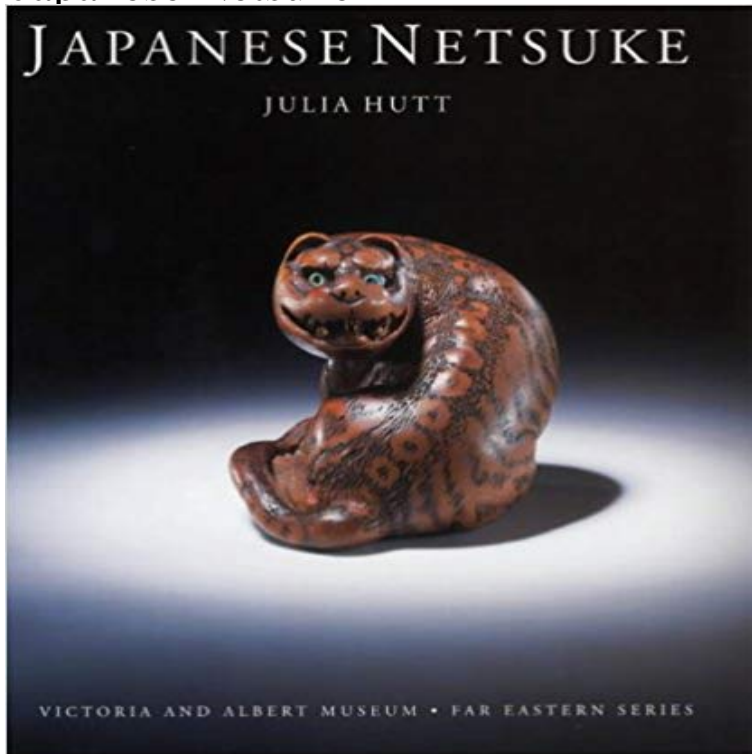

Japanese Netsuke

This small toggle was used to counterbalance the container (or inro) worn suspended from a sash by men to store items of everyday use, in the absence of pockets. From such prosaic beginnings the netsuke developed over the centuries into an item of high fashion. The whole of Japanese life was plundered for humorous or poetic subjects: images of animals, birds and sea creatures, portraits of dancers and demons, droll cameos of characters from everyday urban life - even a rare poetic evocation of landscape. The V&As collection of netsuke is world-famous, and Julia Hutt draws on its many highlights to explore the origins of netsuke and to trace the sources of their designs in prints, paintings and woodblock-printed books. She records the evolution of materials and techniques, and the patterns of craftsmanship, in a text that is both accessible and comprehensive, and illustrated with some of the very finest examples of the genre.

[\[PDF\] Whats Left is Right: Book two of The Detective Bill Ross Crime Series](#)

[\[PDF\] Twenty-Seven Years in Canada West; or, The Experience of an Early Settler](#)

[\[PDF\] The dangerous age: letters and fragments from a womans diary](#)